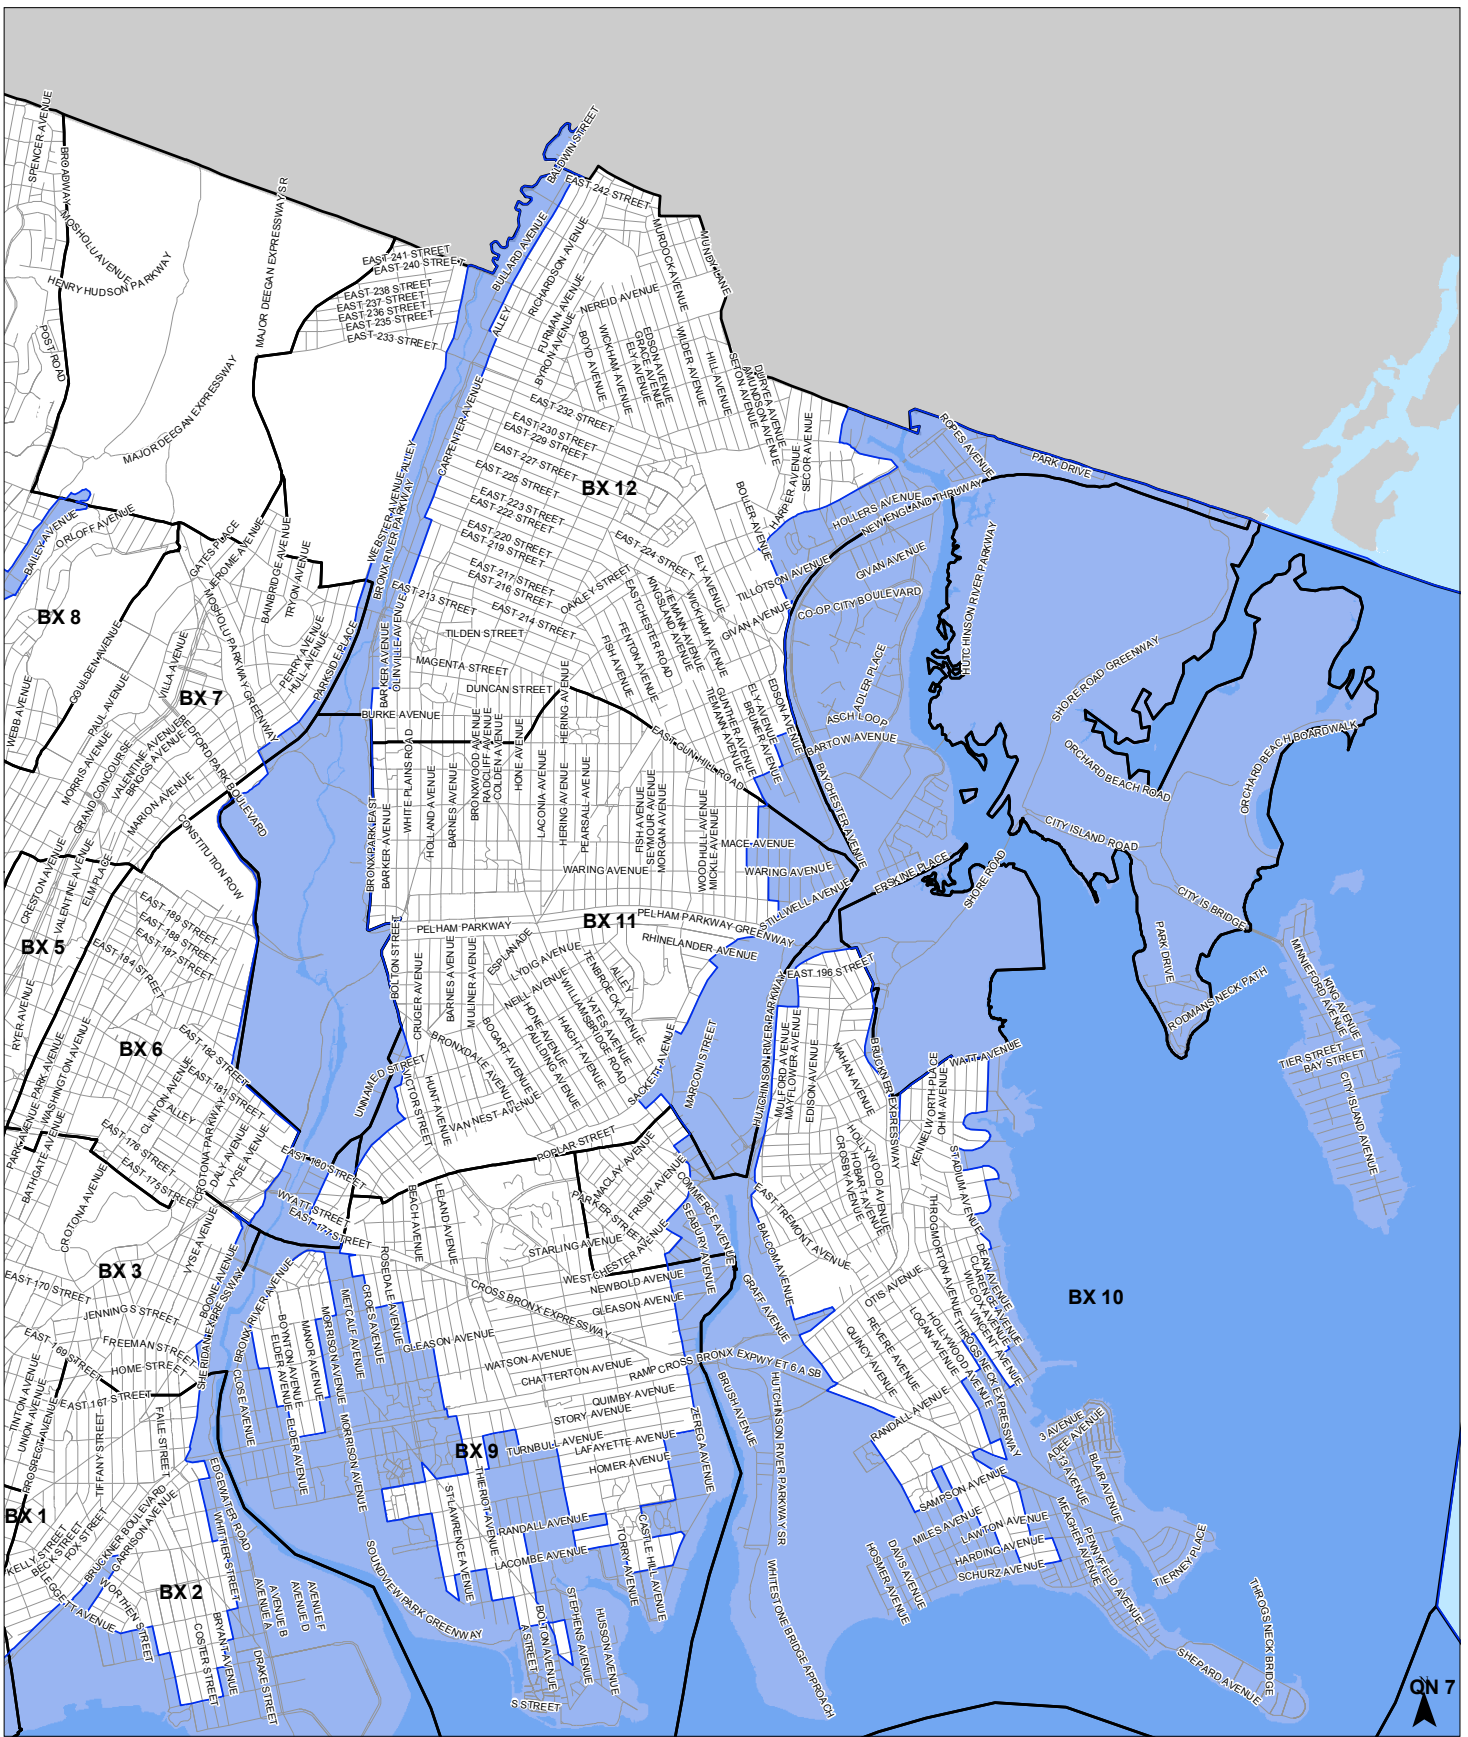

Coastal Zone Boundary

- Coastal Zone Boundary
- Community District Boundary

0 0.25 0.5 1 Miles

A4