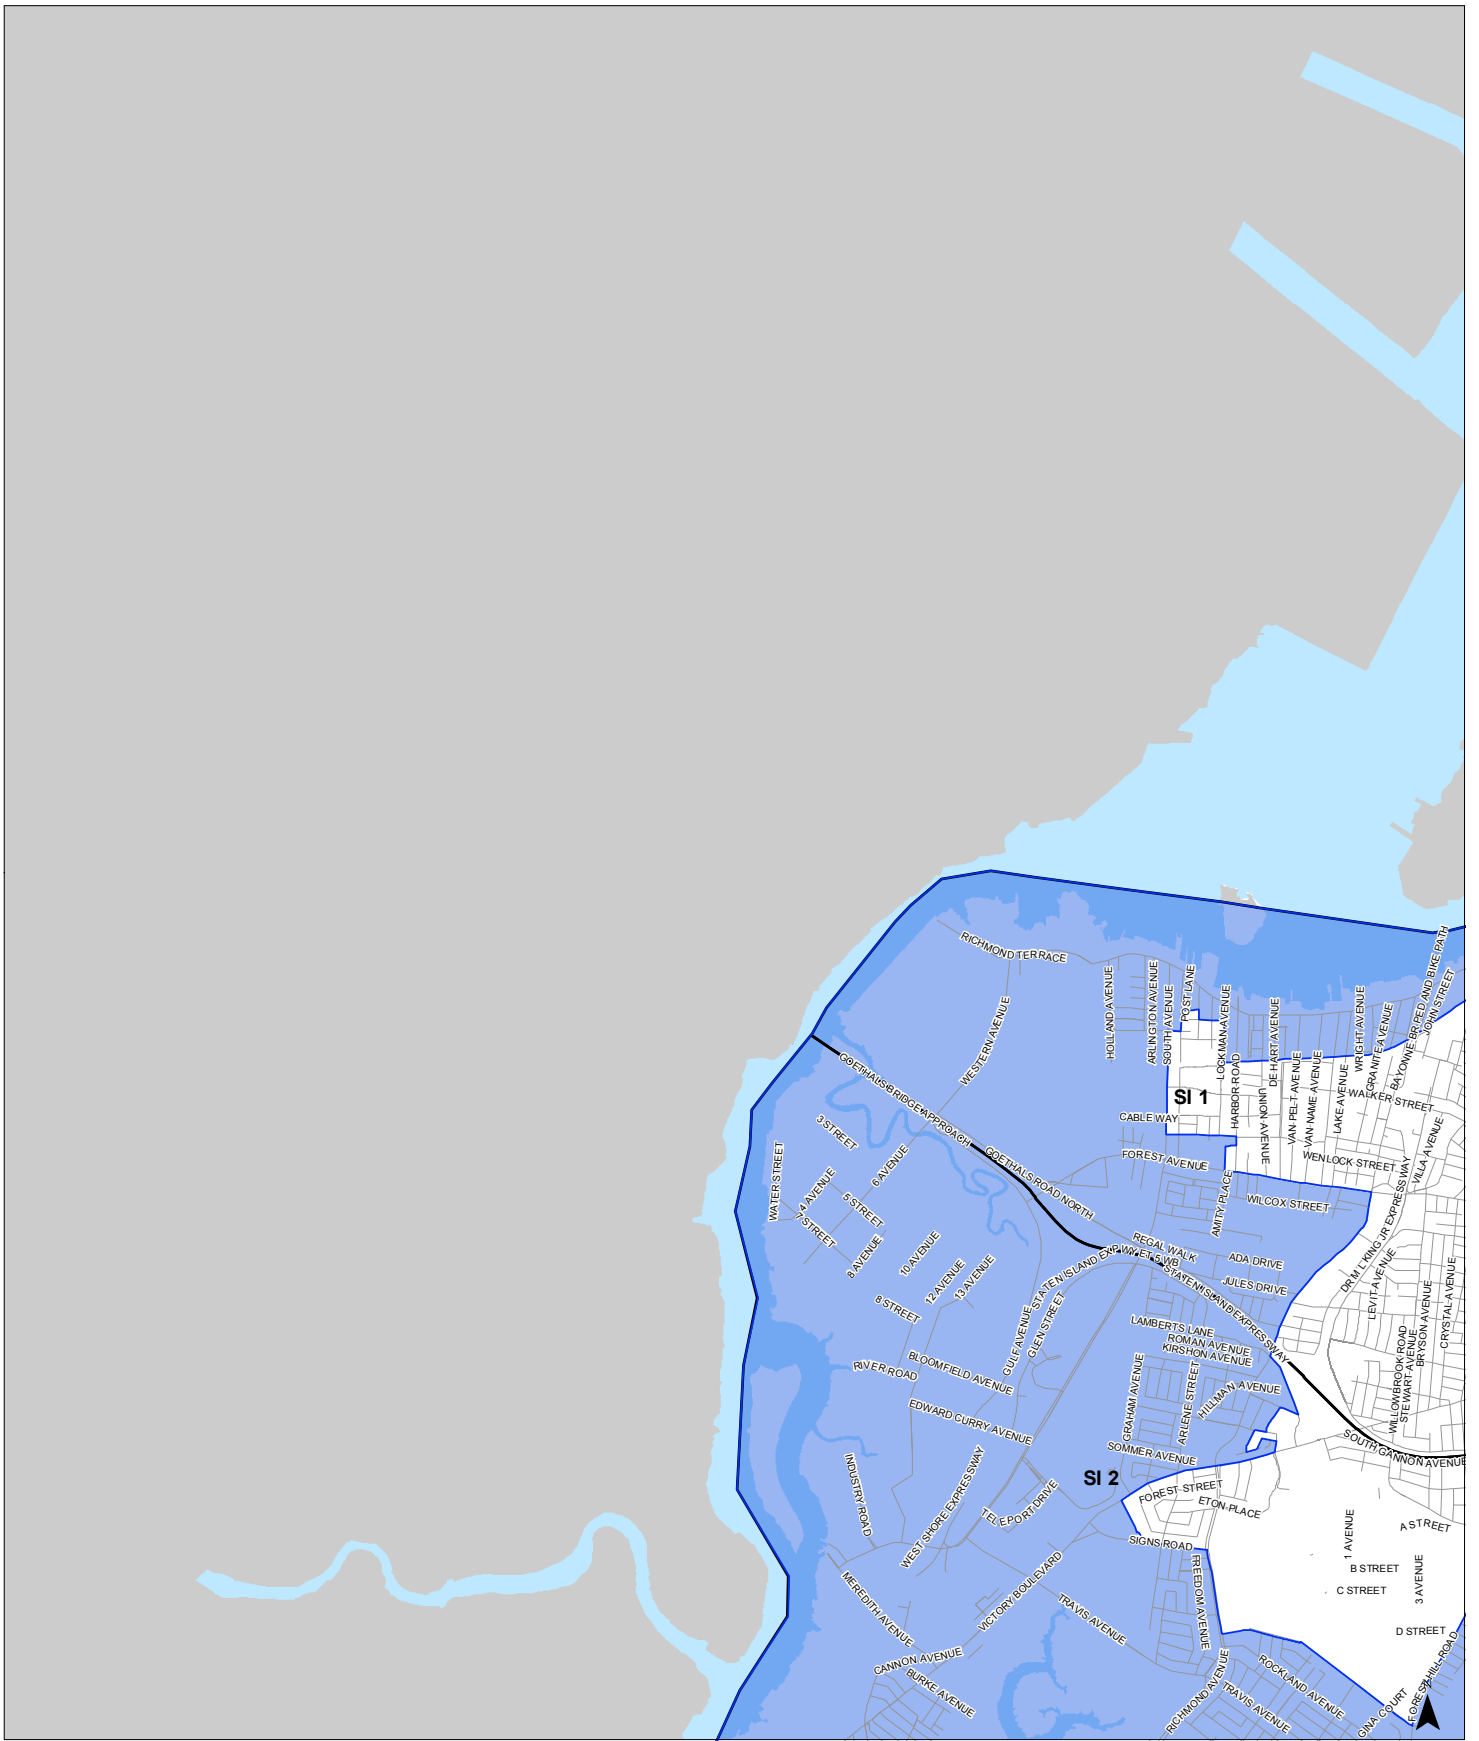

Coastal Zone Boundary

- Coastal Zone Boundary
- Community District Boundary

0 0.25 0.5 1 Miles

C1