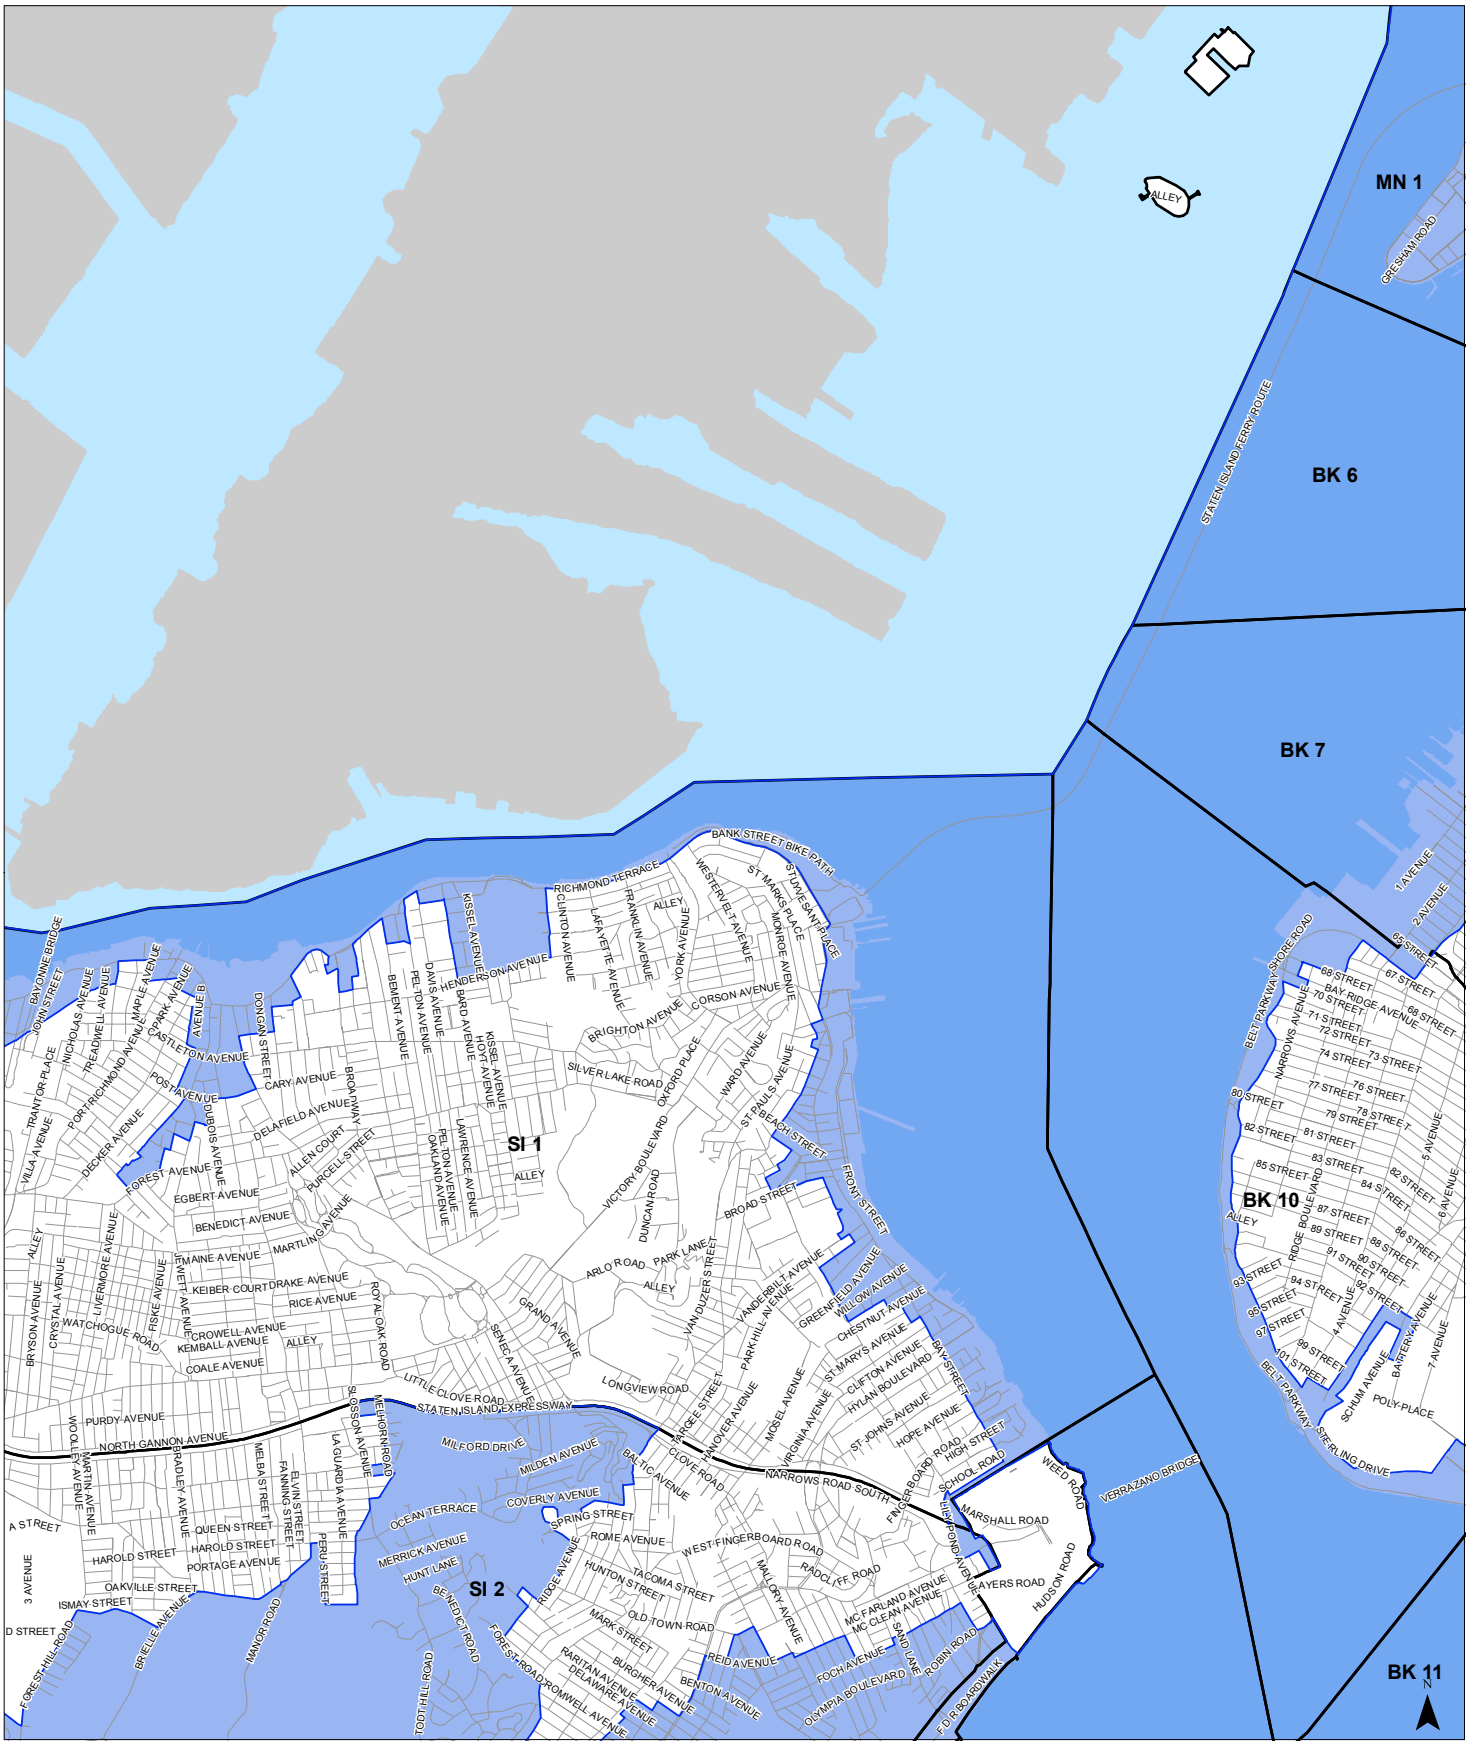

# Coastal Zone Boundary

- Coastal Zone Boundary
- Community District Boundary

0 0.25 0.5 1 Miles

**C1**