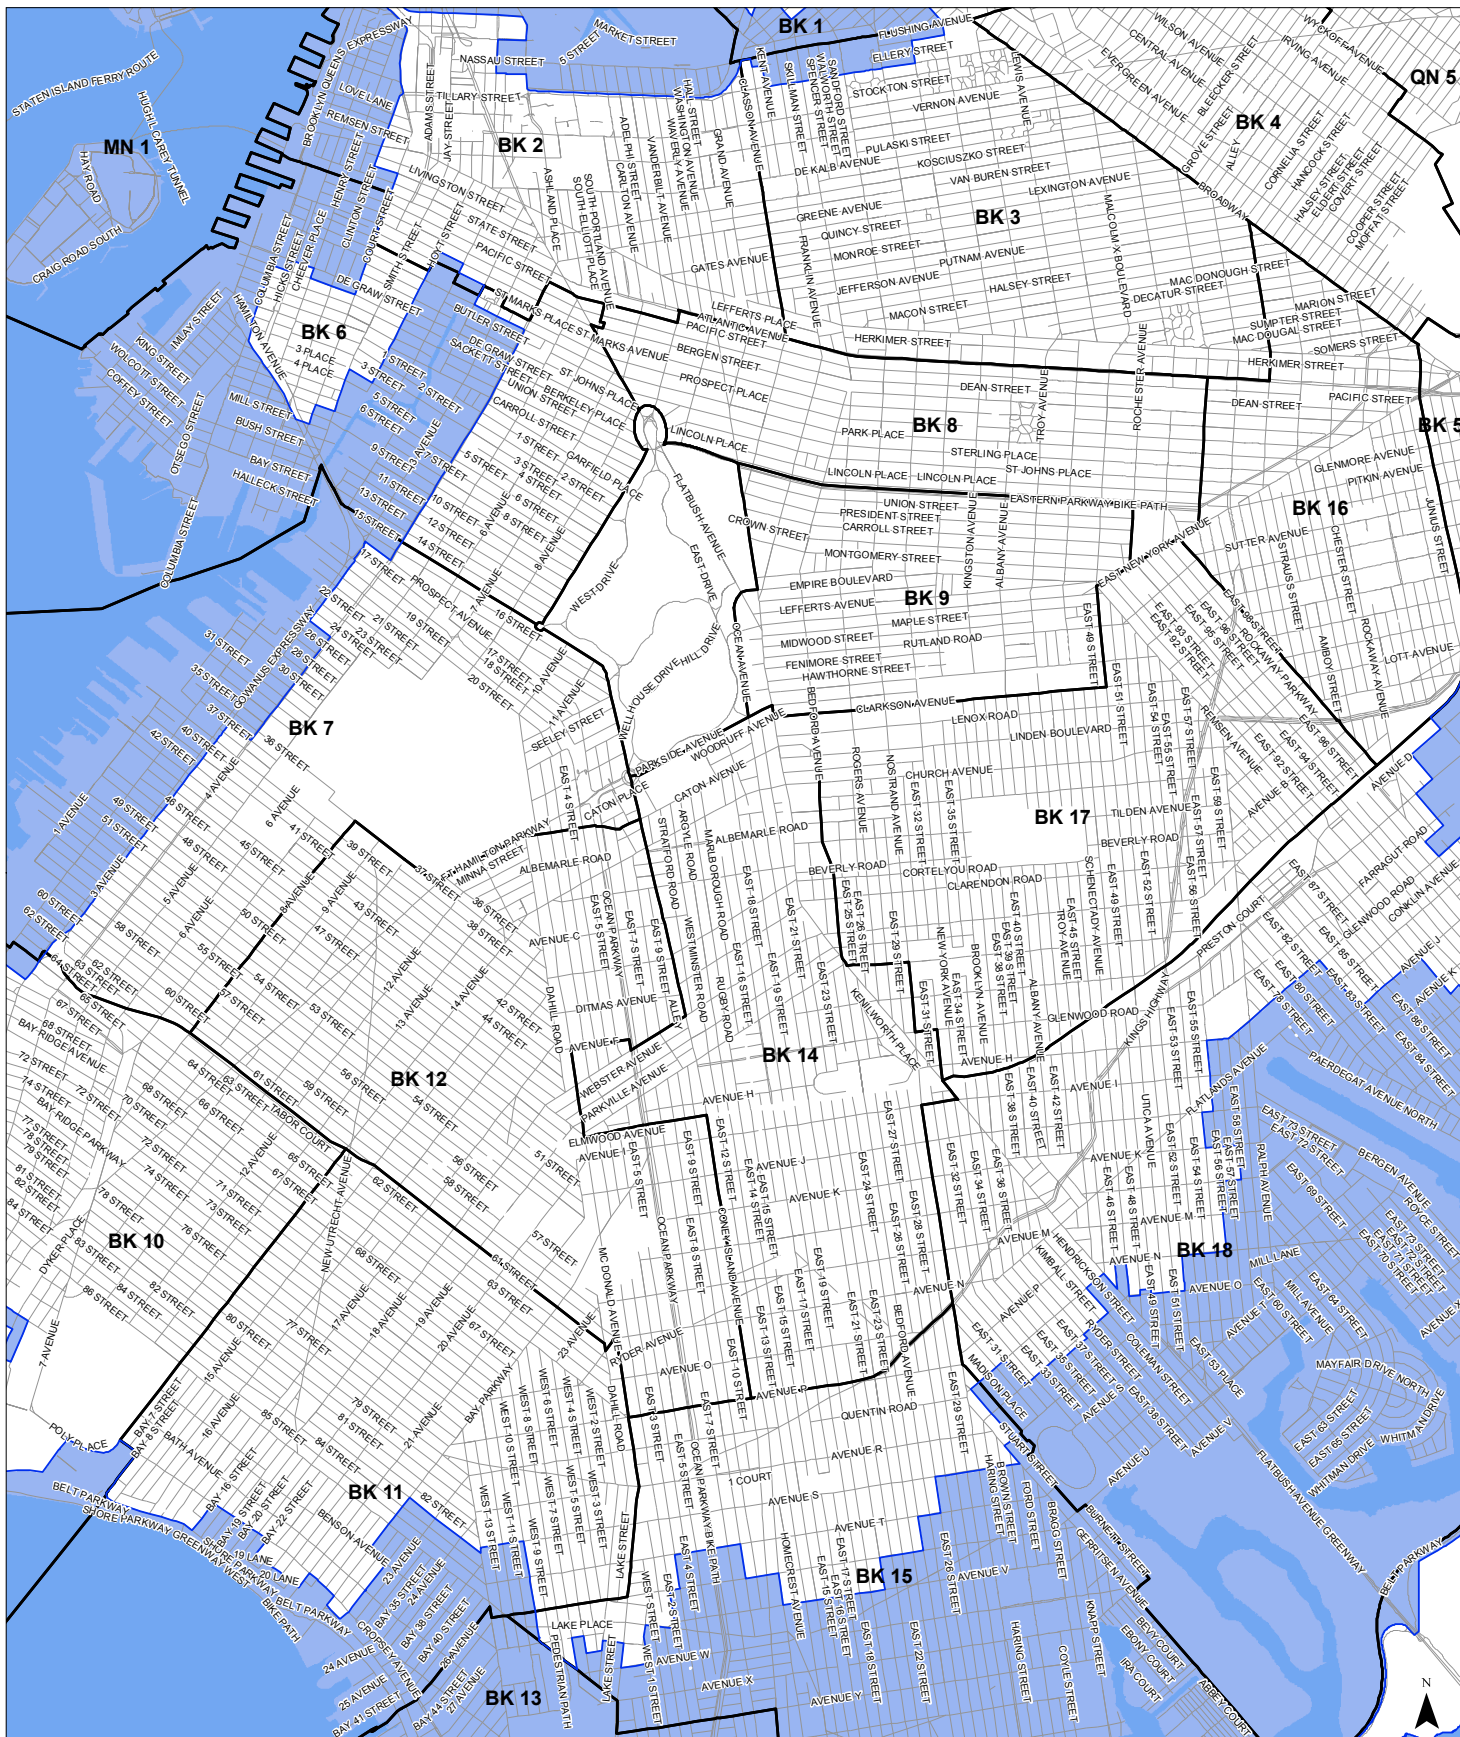

Coastal Zone Boundary

- Coastal Zone Boundary
- Community District Boundary

0 0.25 0.5 1 Miles

C3