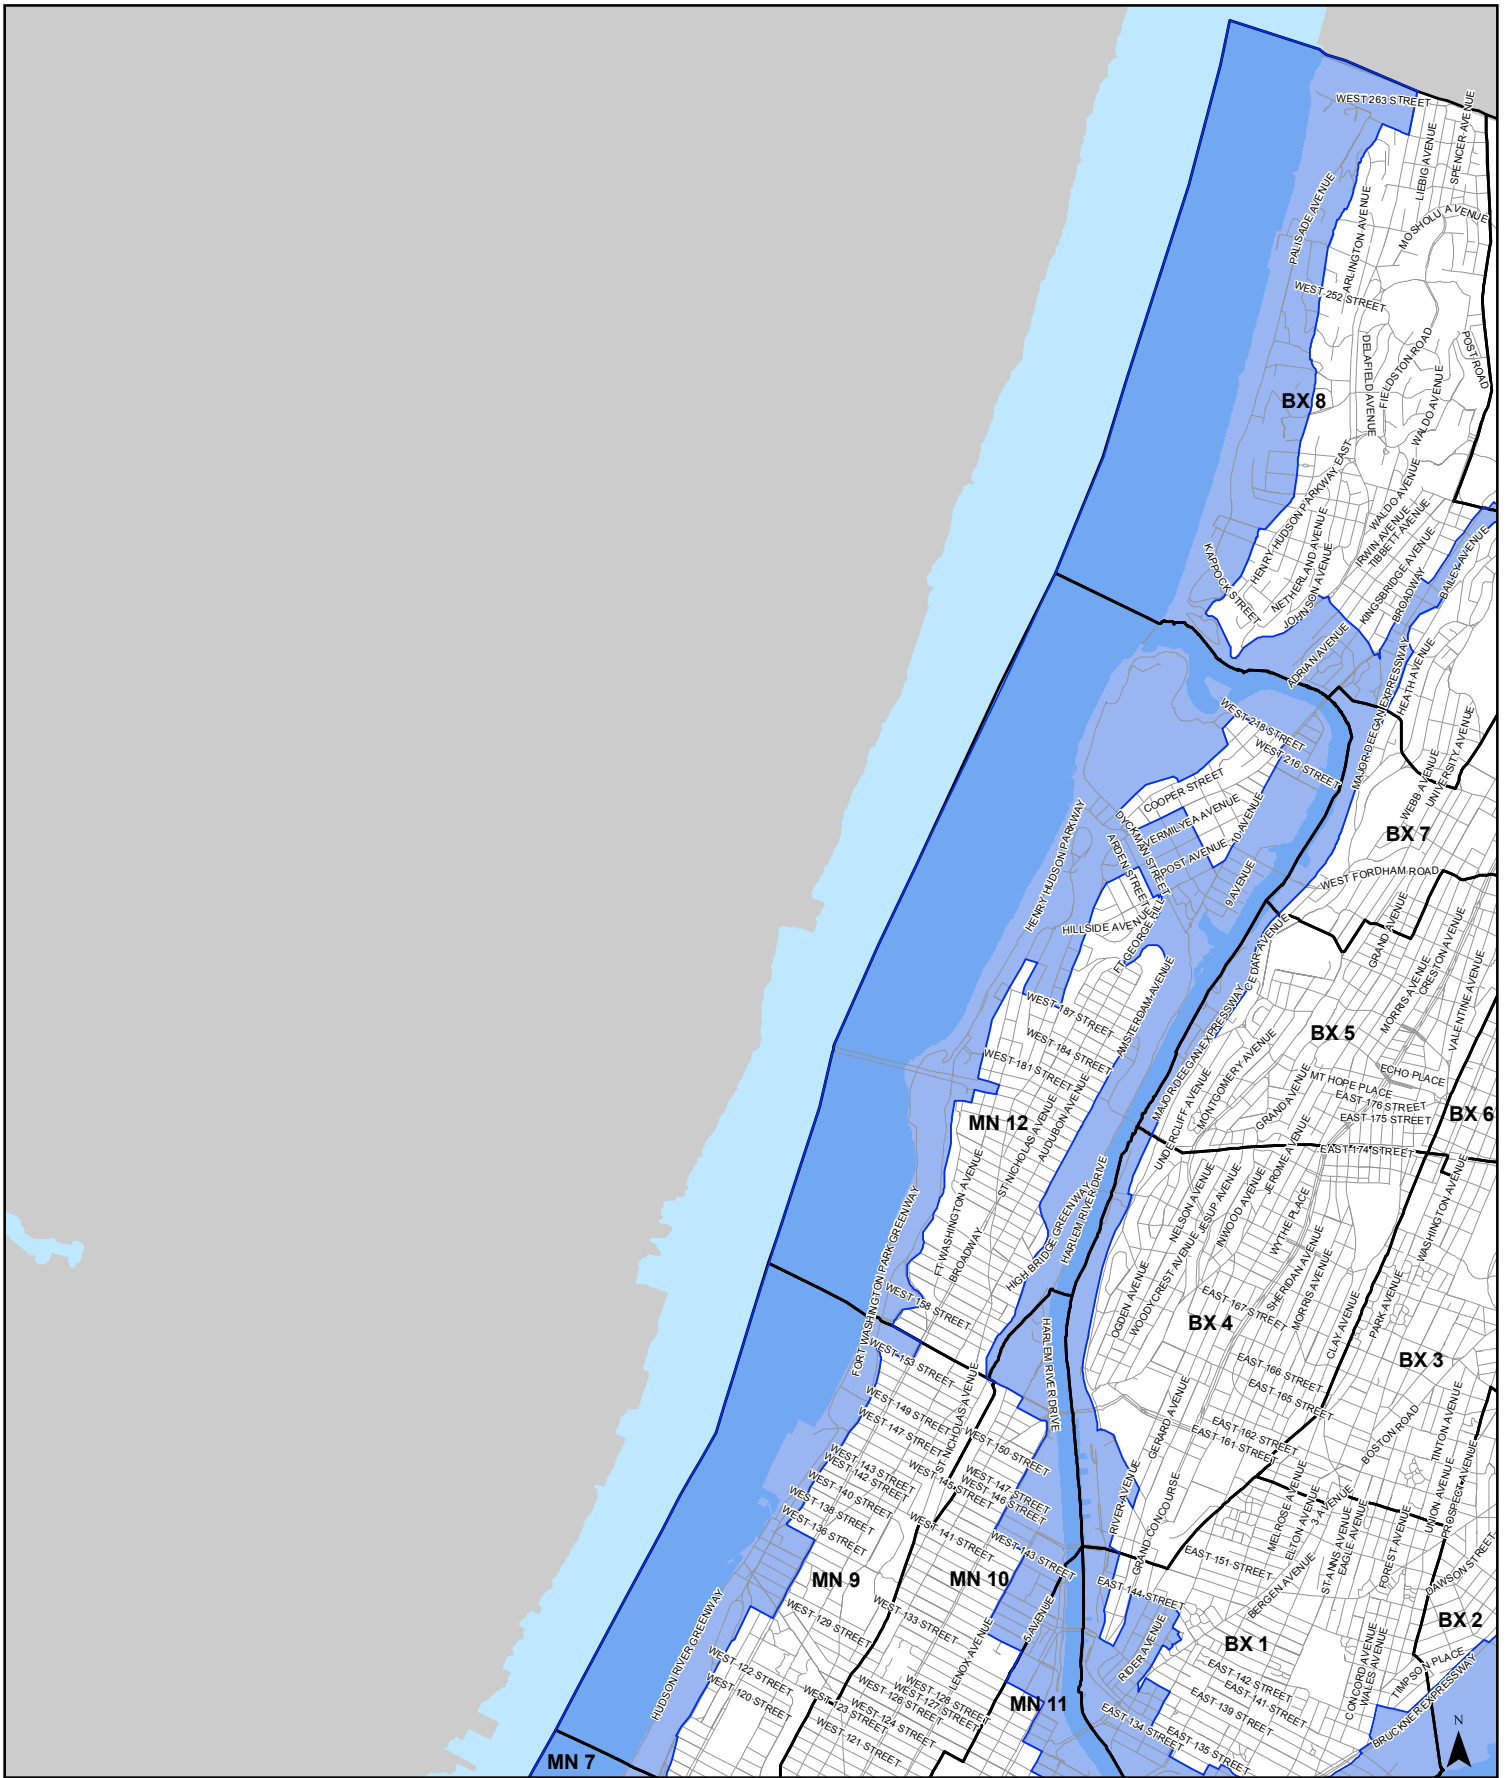

# COASTAL ZONE BOUNDARY

Coastal Zone Boundary

- Coastal Zone Boundary
- Community District Boundary

# Coastal Zone Boundary

- Coastal Zone Boundary
- Community District Boundary

0 0.25 0.5 1 Miles