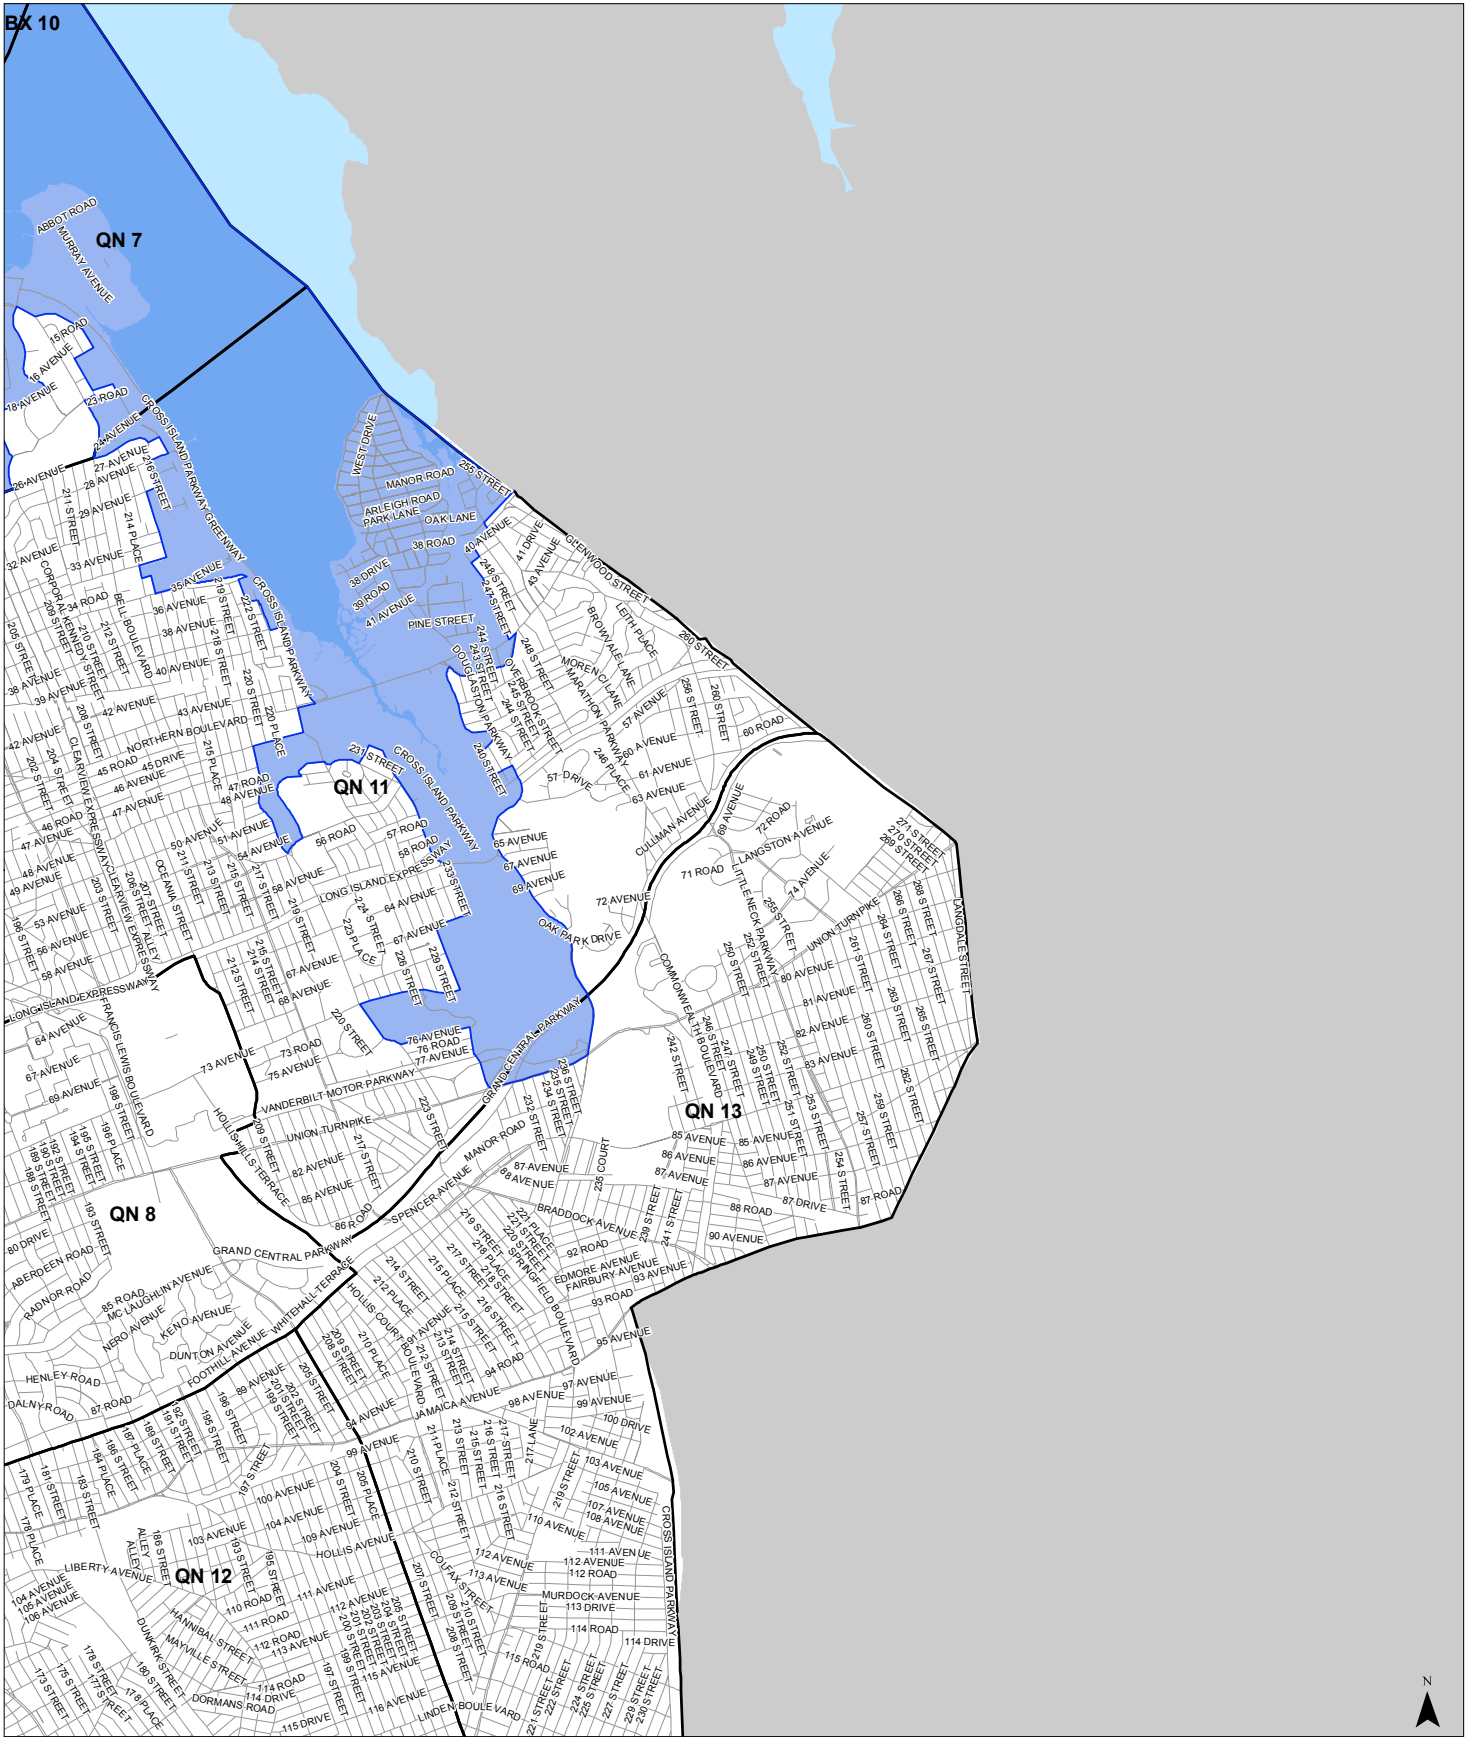

Coastal Zone Boundary

- Coastal Zone Boundary
- Community District Boundary

0 0.25 0.5 1 Miles

B5