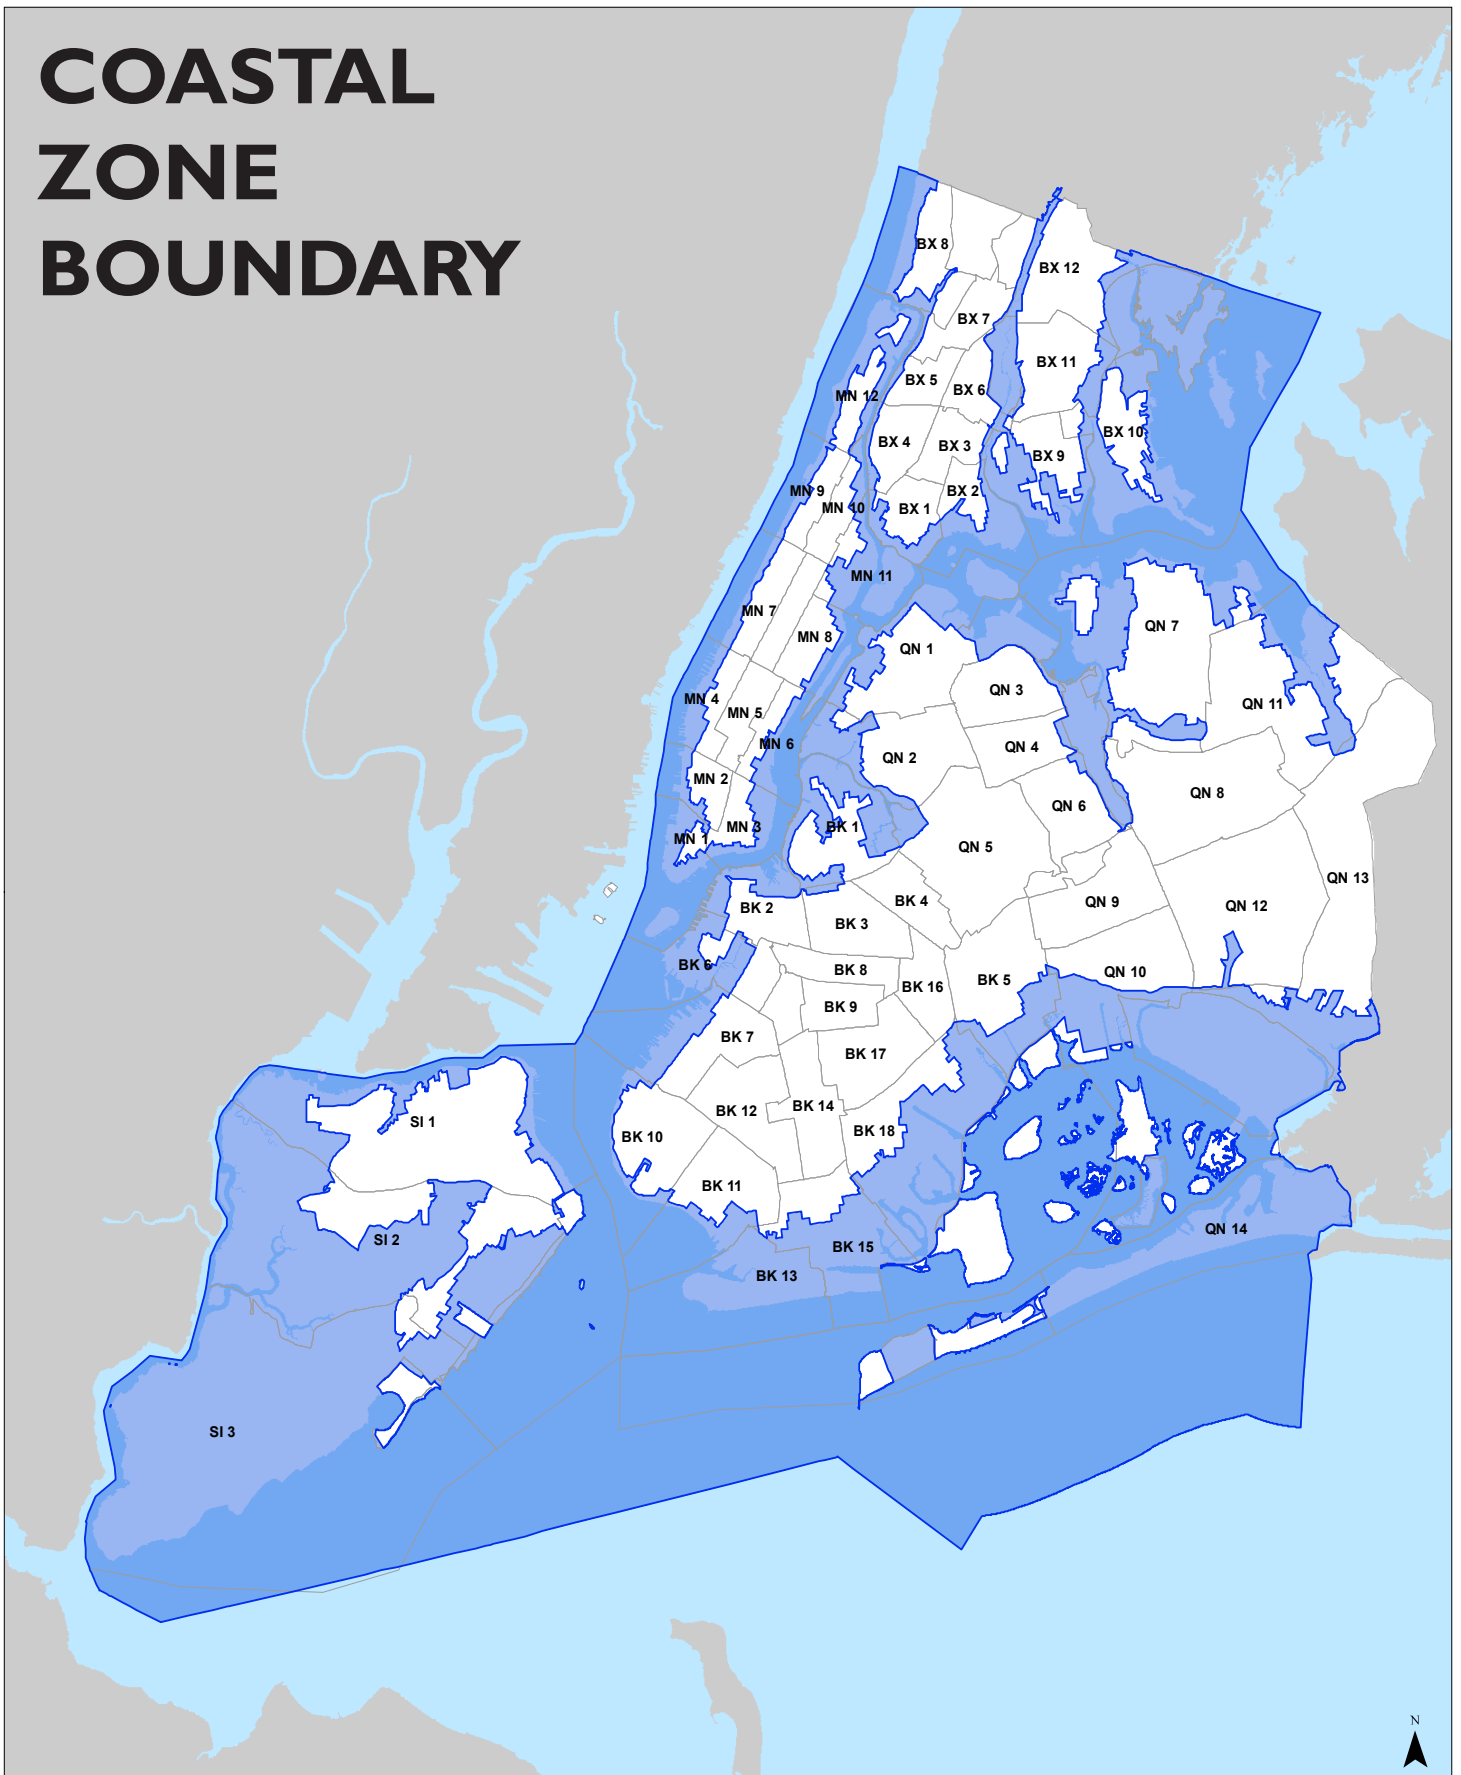

# COASTAL ZONE BOUNDARY

Coastal Zone Boundary

- Coastal Zone Boundary
- Community District Boundary

# Coastal Zone Boundary

- Coastal Zone Boundary
- Community District Boundary

0 0.25 0.5 1 Miles