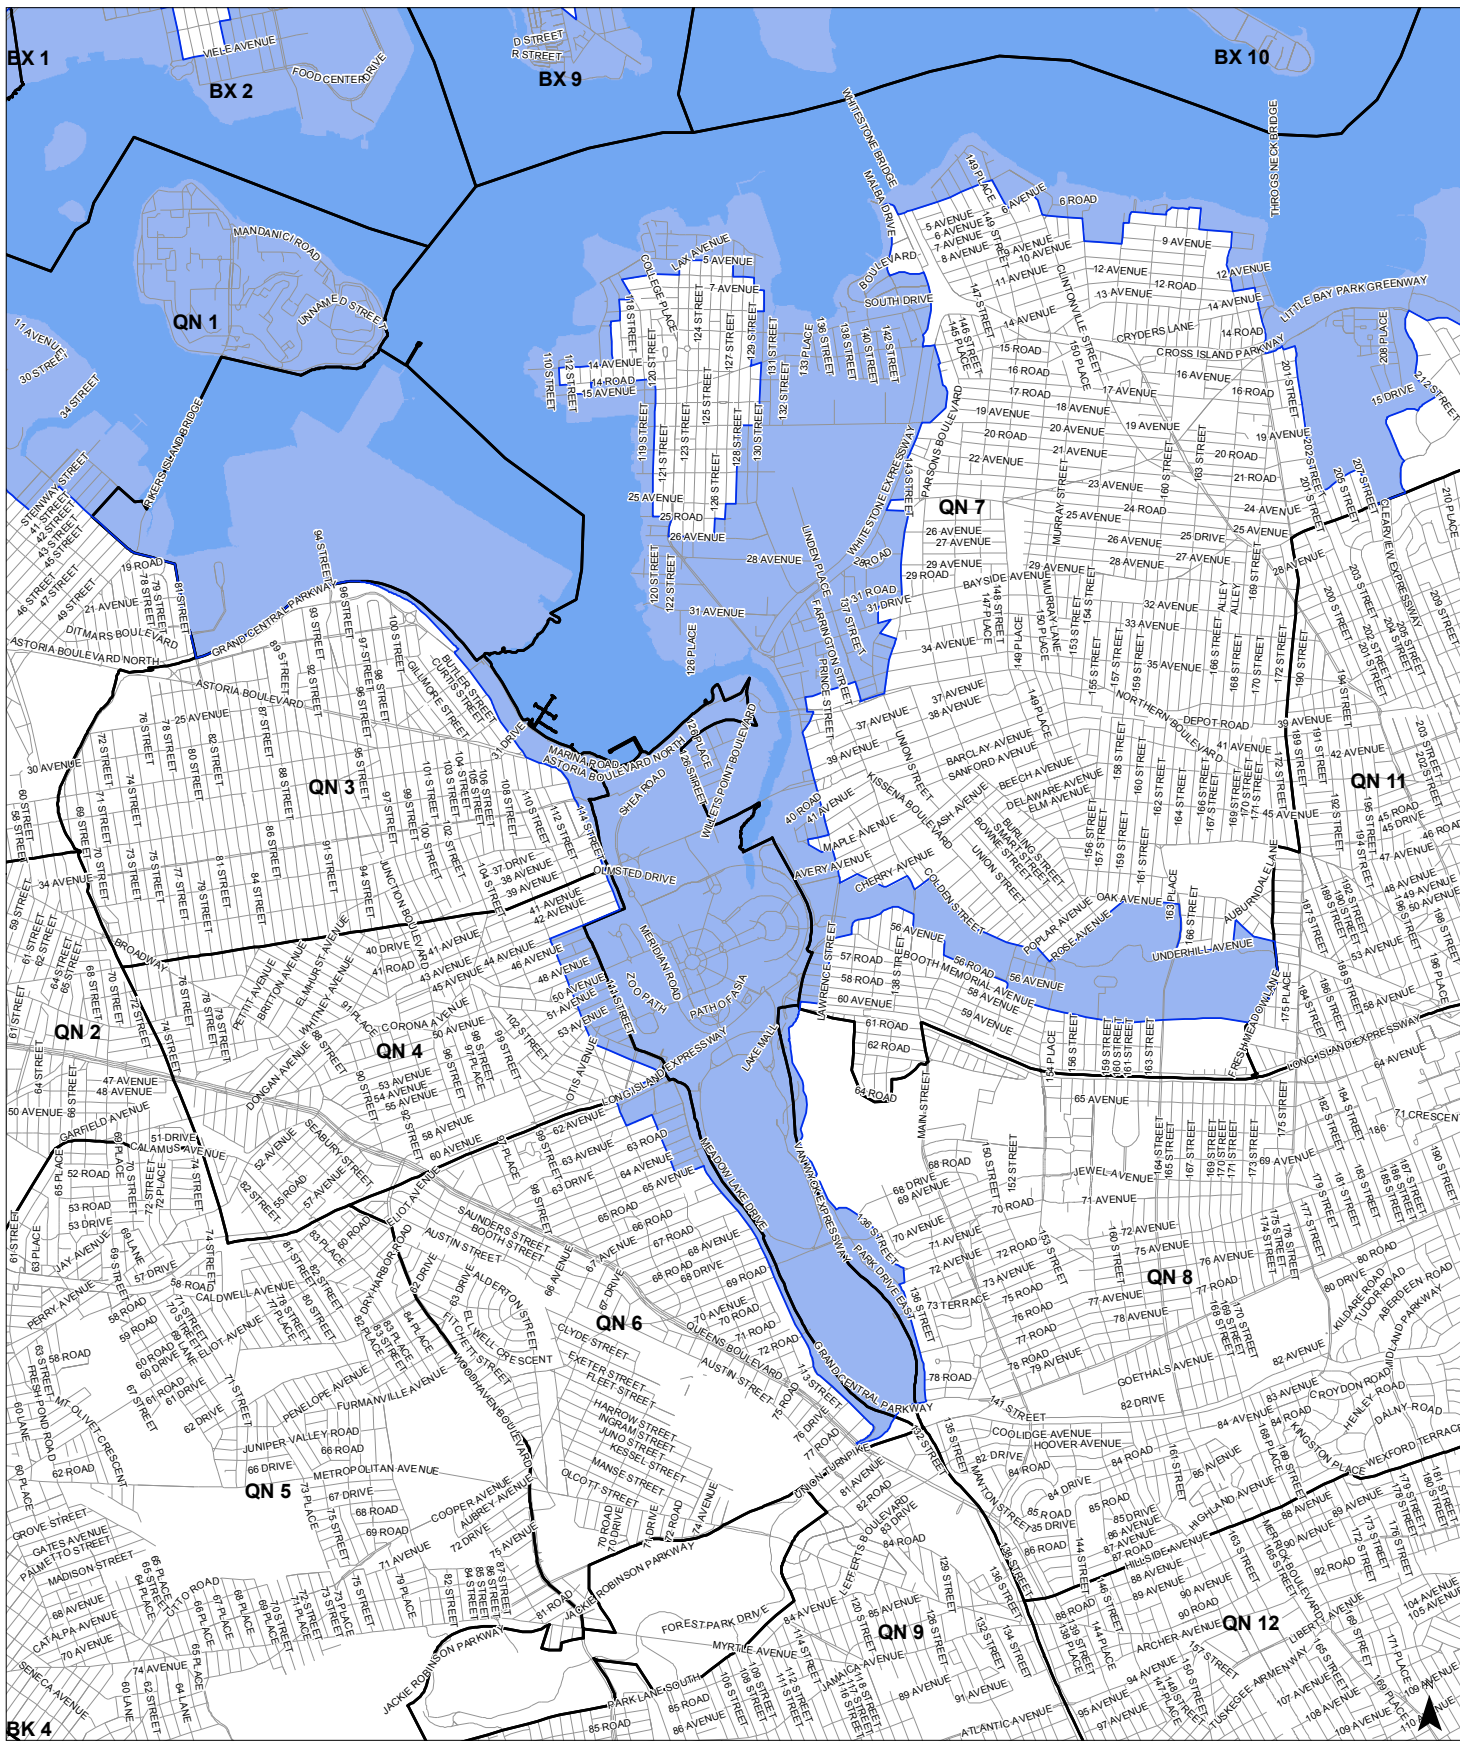

Coastal Zone Boundary

- Coastal Zone Boundary
- Community District Boundary

0 0.25 0.5 1 Miles

B4